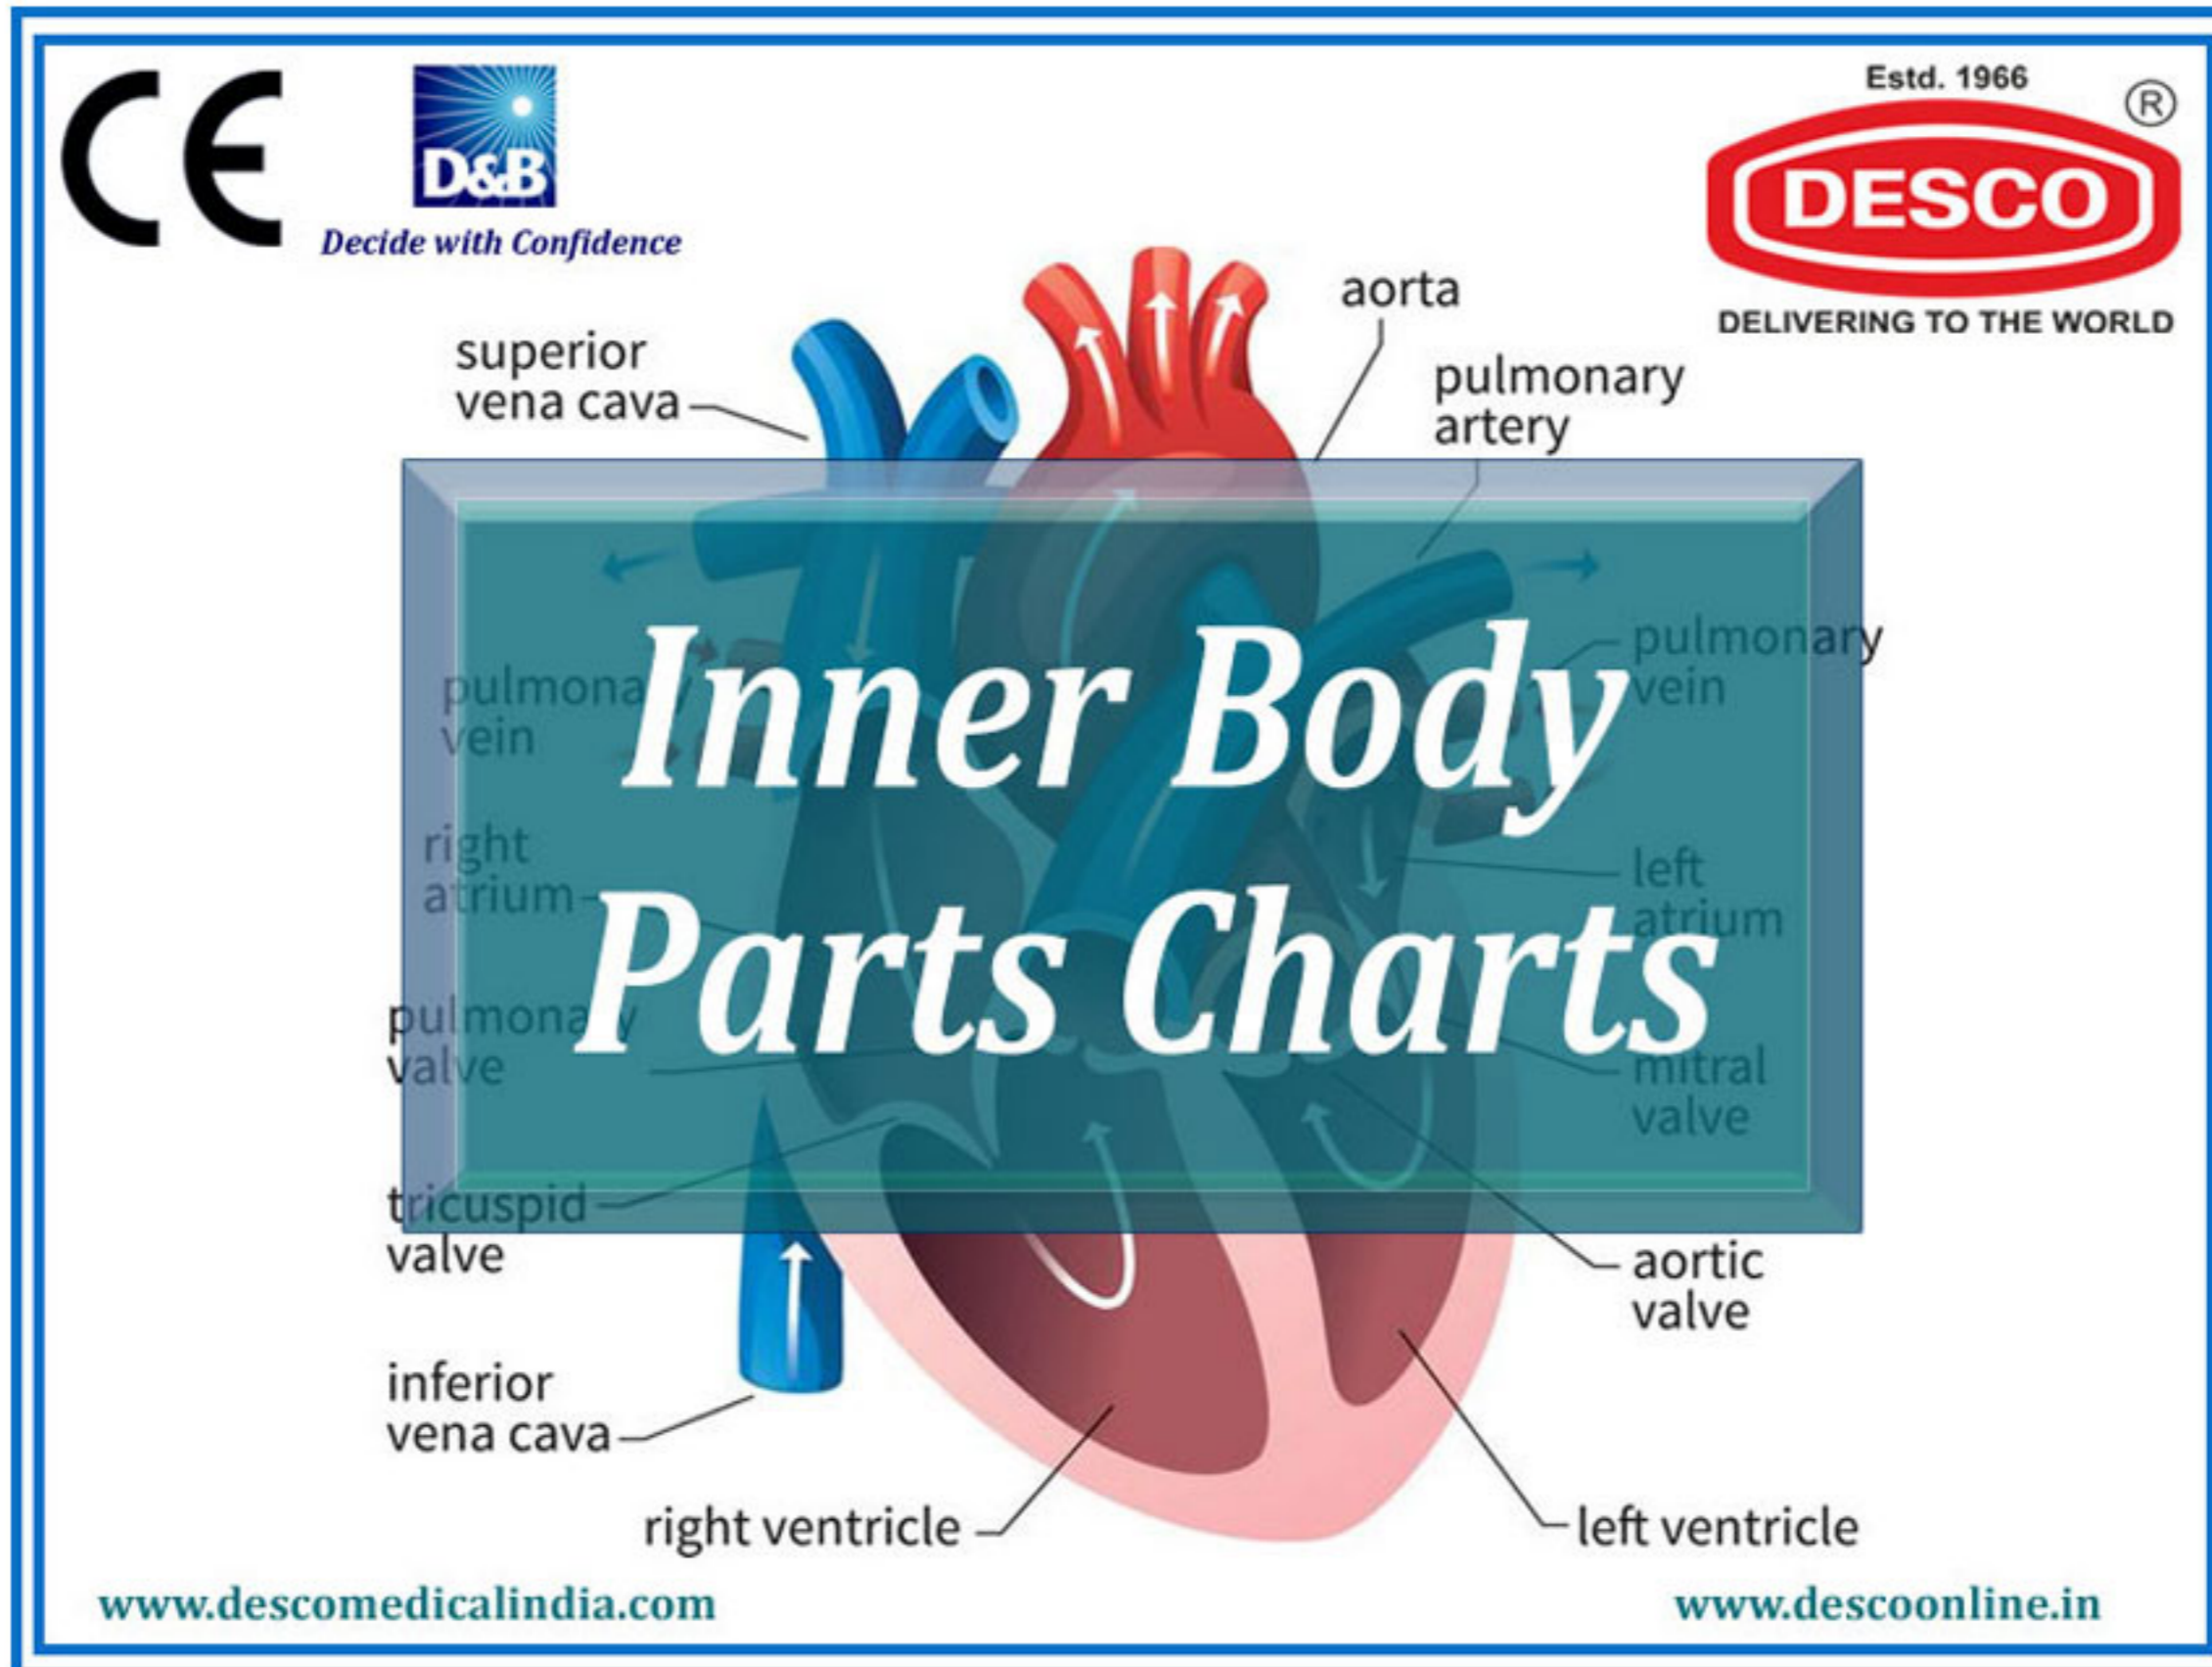

Inner Body Parts Charts Supplied by Desco Medical India

Specification:-

Inner Body Parts Charts are Printed on Water Proof Reinforced PVC Sheeting (Rexine).
 Fitted with Roller.

Dimension : 90 cm X 60 cm

We are Exporters and Suppliers of Inner Body Parts Charts at wholesale competitive prices from India.

Model No. List of Charts

| | |
|-----------------|------------------------|
| CHAB 101 | Heart Chart |
| CHAB 102 | Brain Chart |
| CHAB 103 | Spinal Cord Chart |
| CHAB 104 | Muscles Chart |
| CHAB 105 | Cartilage & Bone Chart |
| CHAB 106 | Ovum Chart |
| CHAB 107 | Sperm Chart |
| CHAB 108 | Sense Organs Chart |

Inner Body Parts Charts (MODEL NO : CHAB 101)

| | |
|-----------------|---------------------------------------|
| CHAB 109 | Neuron Chart |
| CHAB 110 | Nephron Chart |
| CHAB 111 | Endocrine Glands Chart |
| CHAB 112 | Endocrine Glands: Function Chart |
| CHAB 113 | Mammary Gland Chart |
| CHAB 114 | Pituitary Gland Chart |
| CHAB 115 | Thyroid Gland Chart |
| CHAB 116 | Adrenal Gland Chart |
| CHAB 117 | Liver & Pancreas Chart |
| CHAB 118 | Anatomy Chart |
| CHAB 119 | Stomach Chart |
| CHAB 120 | Vestigial Organs in Human Being Chart |
| CHAB 121 | Ultra Structure of Human Cell Chart |
| CHAB 122 | Large Intestine Chart |
| CHAB 123 | Skull System Chart |
| CHAB 124 | Karyogram Chart |
| CHAB 125 | Small Intestine Chart |
| CHAB 126 | Lymph Nods Chart |
| CHAB 127 | Pelvis Anatomy Chart |